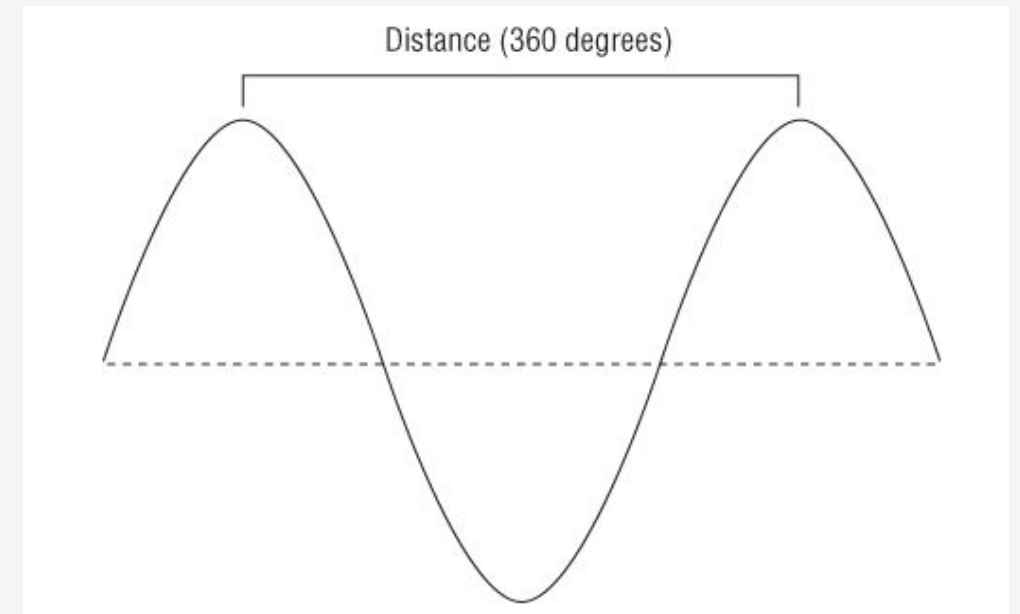

Radio Basics!

Frequency

Wavelength

Radio Basics!

Bandwidth

WHAT IS 4G-5G

4G STANDARD

- 100Mb/s Mobile Speed
- 1Gb/s Static Speed
- 800-2100MHz