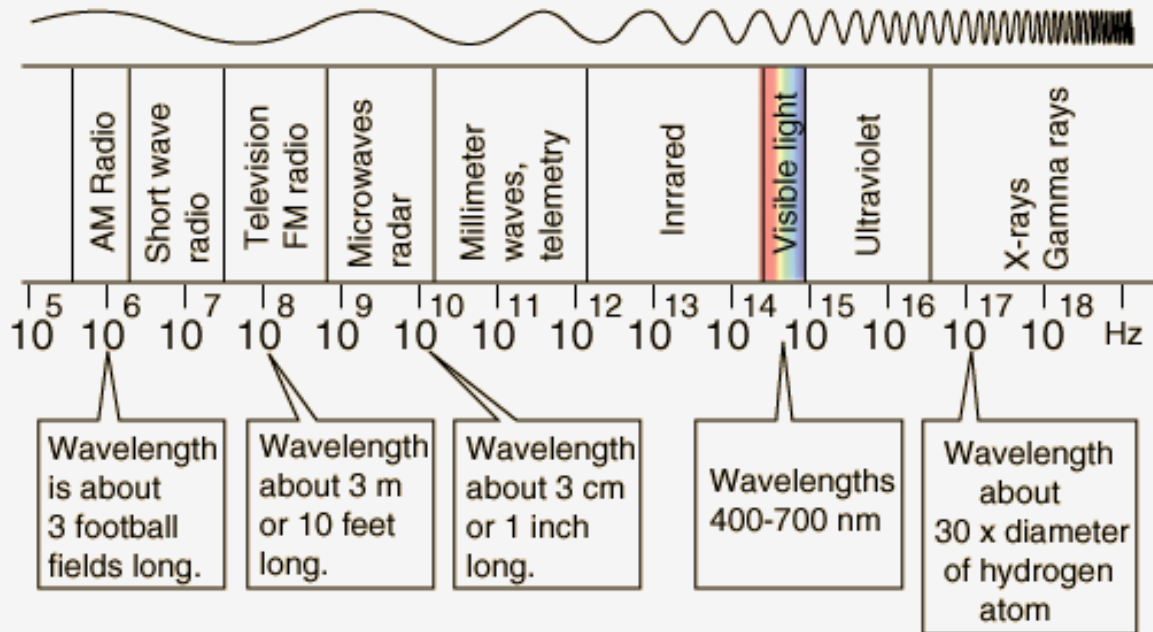

Radio Basics!

Frequency

Wavelength

Radio Basics!

Bandwidth

WHAT IS 4G-5G

4G STANDARD

- 100Mb/s Mobile Speed
- 1Gb/s Static Speed
- 800-2100MHz

5G STANDARD

- 20Gb/s Download
- 10Gb/s Upload
- 400MHz-24GHz 40GHz
- Utilises smaller repeater networks

WILL 5G KILL YOU?

WILL 5G INTERFERE WITH OTHER SYSTEMS

4G-5G Security

Stingray

BASIC CSS: PHONE CONNECTS TO THE STRONGEST SIGNAL STRENGTH