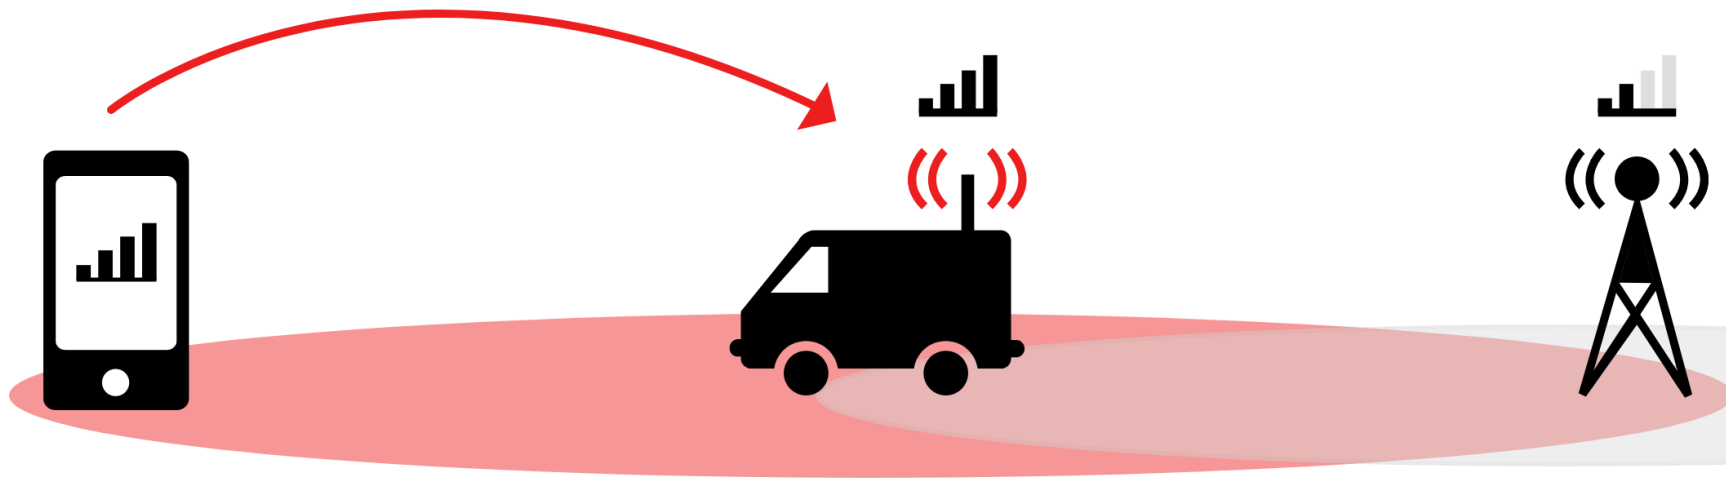

5G STANDARD

- 20Gb/s Download
- 10Gb/s Upload
- 400MHz-24GHz 40GHz
- Utilises smaller repeater networks

WILL 5G KILL YOU?

WILL 5G INTERFERE WITH OTHER SYSTEMS

4G-5G Security

Stingray

BASIC CSS: PHONE CONNECTS TO THE STRONGEST SIGNAL STRENGTH