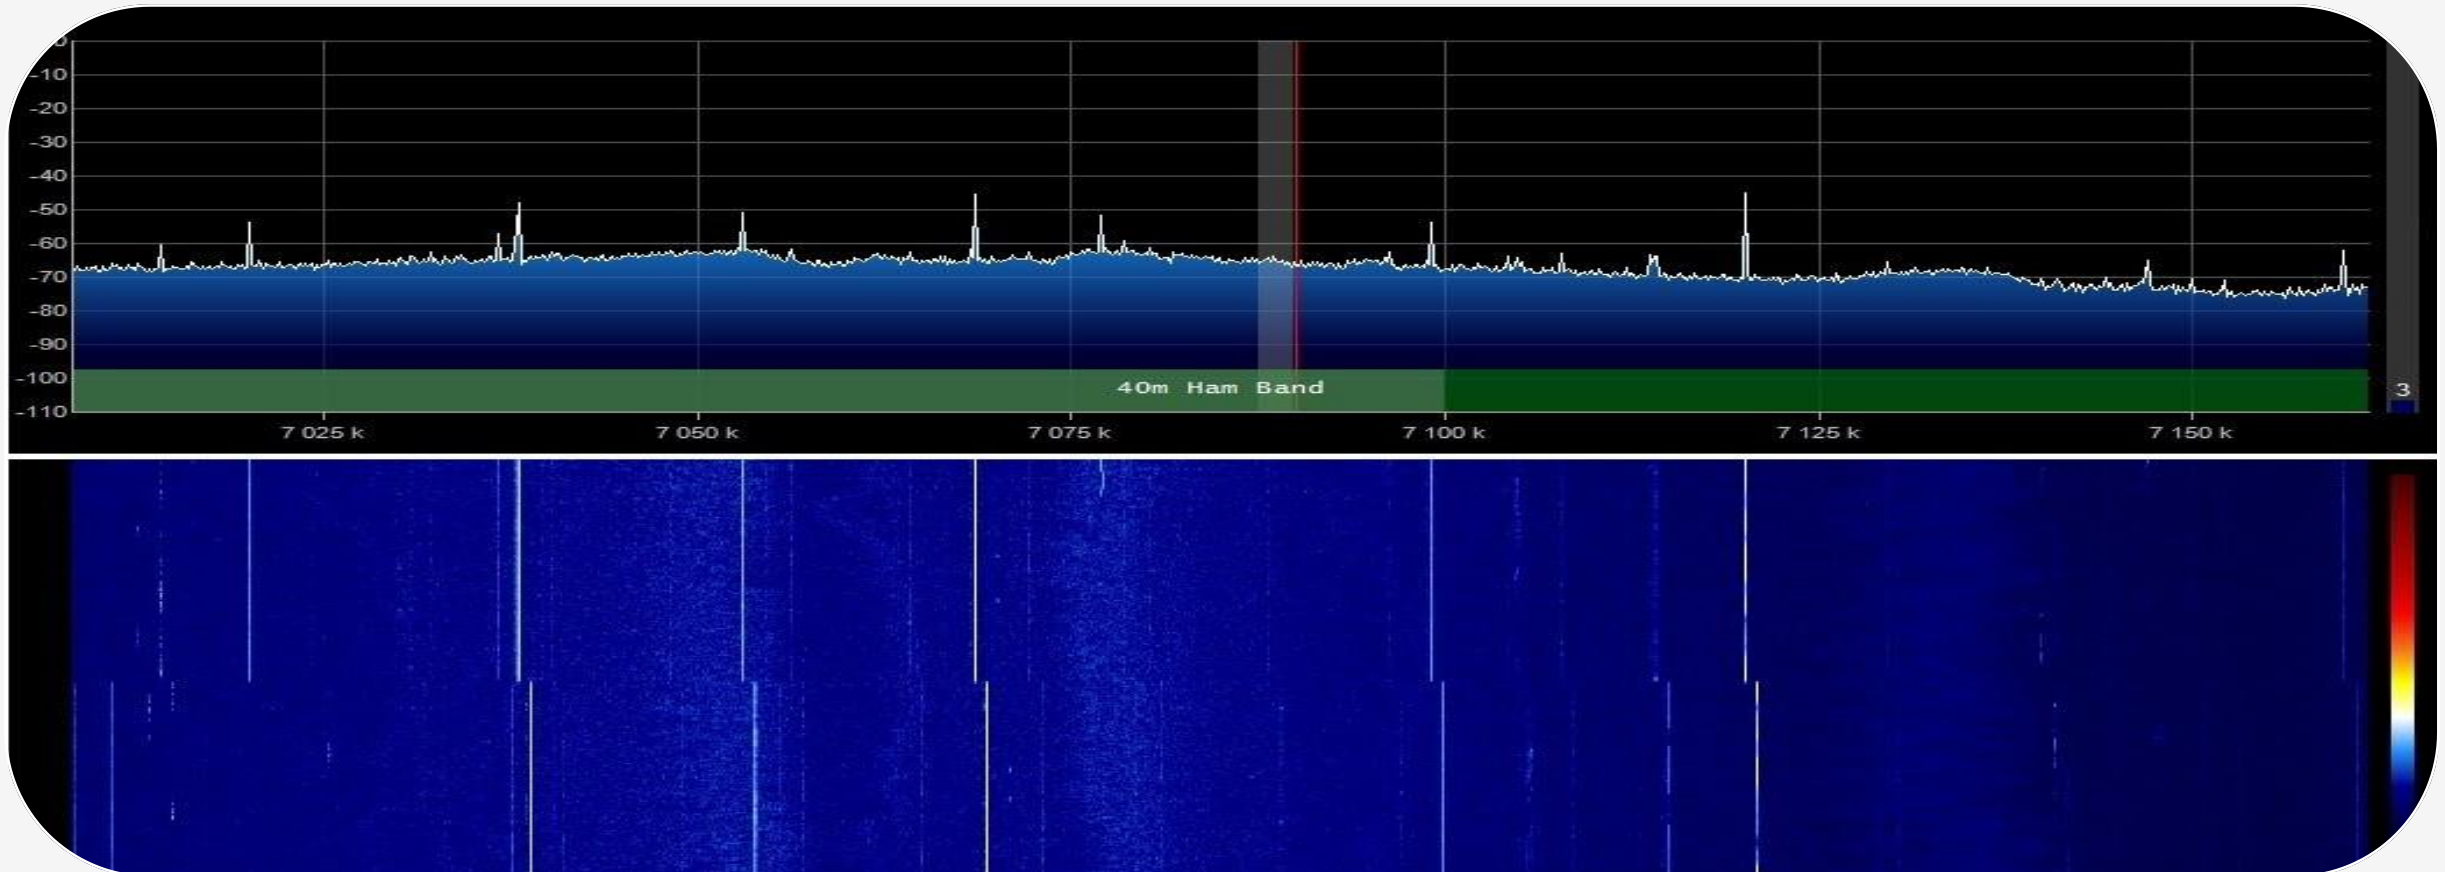

Radio Basics!

Frequency

Wavelength

Radio Basics!

Bandwidth

WHAT IS 4G-5G

4G STANDARD

- 100Mb/s Mobile Speed
- 1Gb/s Static Speed
- 800-2100MHz

5G STANDARD

- 20Gb/s Download
- 10Gb/s Upload
- 400MHz-24GHz 40GHz
- Utilises smaller repeater networks

WILL 5G KILL YOU?

WILL 5G INTERFERE WITH OTHER SYSTEMS

4G-5G Security

Stingray

BASIC CSS: PHONE CONNECTS TO THE STRONGEST SIGNAL STRENGTH